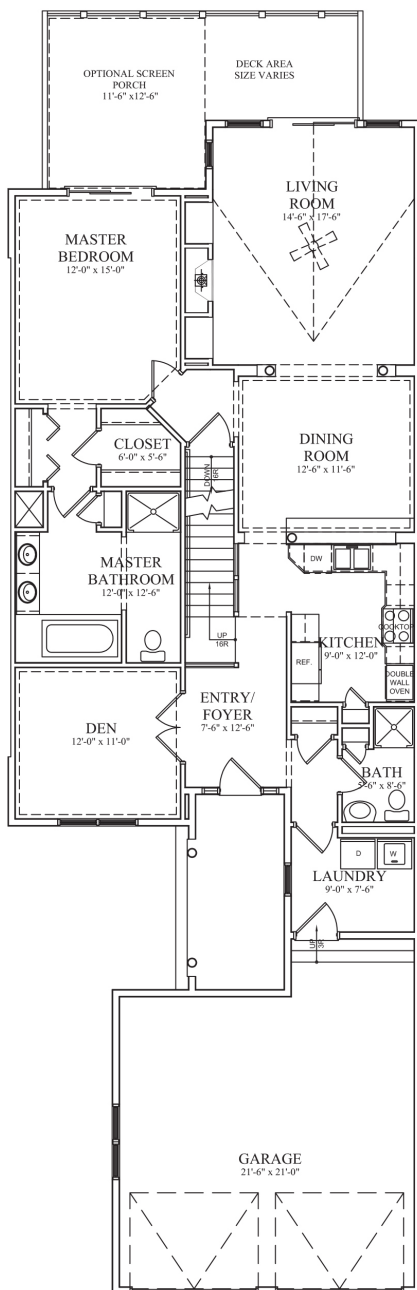

FIRST FLOOR

VILLAGES on Mount Hope Bay

RESIDENCES: LUXURIOUS TOWNHOMES AND MIDRISE CONDOMINIUMS IN RI

21 Leeshore Lane Newport Style Townhome

Offered at \$645,000

2,400 Finished Square Ft., plus 1,500 Square Ft. in lower level (unfinished)

SECOND FLOOR

LOWER LEVEL

- Double master suite
- Kitchen, dining and living room open with stunning views of Mt. Hope Bay
- 2-story living room
- Upgraded kitchen
- Stainless steel appliances
- Hardwood floors
- 2 gas fireplaces
- Jacuzzi tub
- Fantastic location