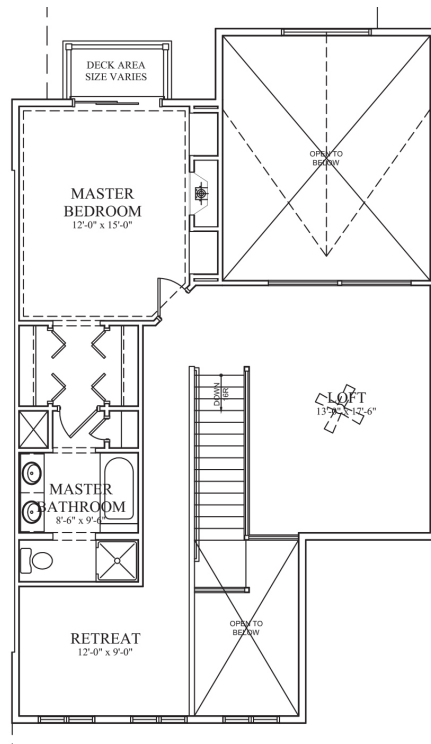

SECOND FLOOR

LOWER LEVEL

- Double master suite
- Kitchen, dining and living room open with stunning views of Mt. Hope Bay
- 2-story living room
- Upgraded kitchen
- Stainless steel appliances
- Hardwood floors
- 2 gas fireplaces
- Jacuzzi tub
- Fantastic location